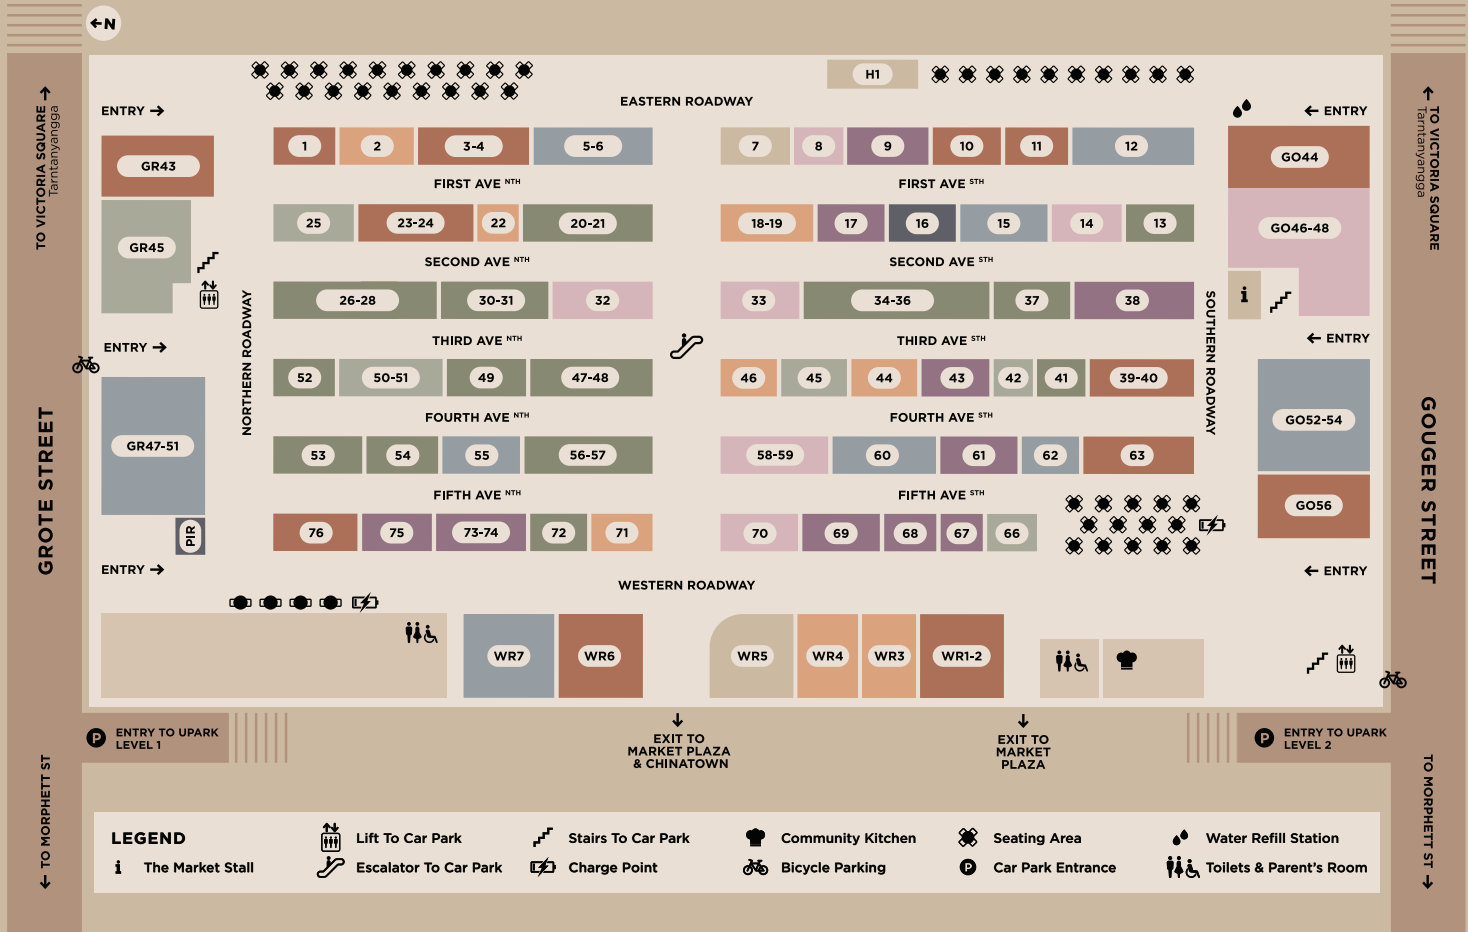

# ADELAIDE CENTRAL MARKET

### LEGEND

- The Market Stall
- Lift To Car Park
- Escalator To Car Park
- Stairs To Car Park
- Charge Point
- Community Kitchen
- Seating Area
- Water Refill Station
- Bicycle Parking
- Car Park Entrance
- Toilets & Parent's Room

### CONTINENTAL & CHEESE

2	Les Deux Coqs
18-19	Con's Fine Food
22	The Mettwurst Shop
44	The Smelly Cheese Shop
46	Say Cheese
71	Corner Deli
WR3	Lucia's Fine Foods
WR4	Charcuterie Traiteur

### CAFES & EATERIES

1	Sunmi's Sushi
3-4	Real Falafel
10	Le Souk
11	Smiley's
23-24	Let Them Eat
39-40	Big Table
63	Atlas Continental
76	SiSea
WR1-2	Lucia's Pizza & Spaghetti Bar
WR6	Asian Gourmet
GR43	Cumbia Bar Kitchen
GO44	Mr Cheese
GO56	Zuma Caffé