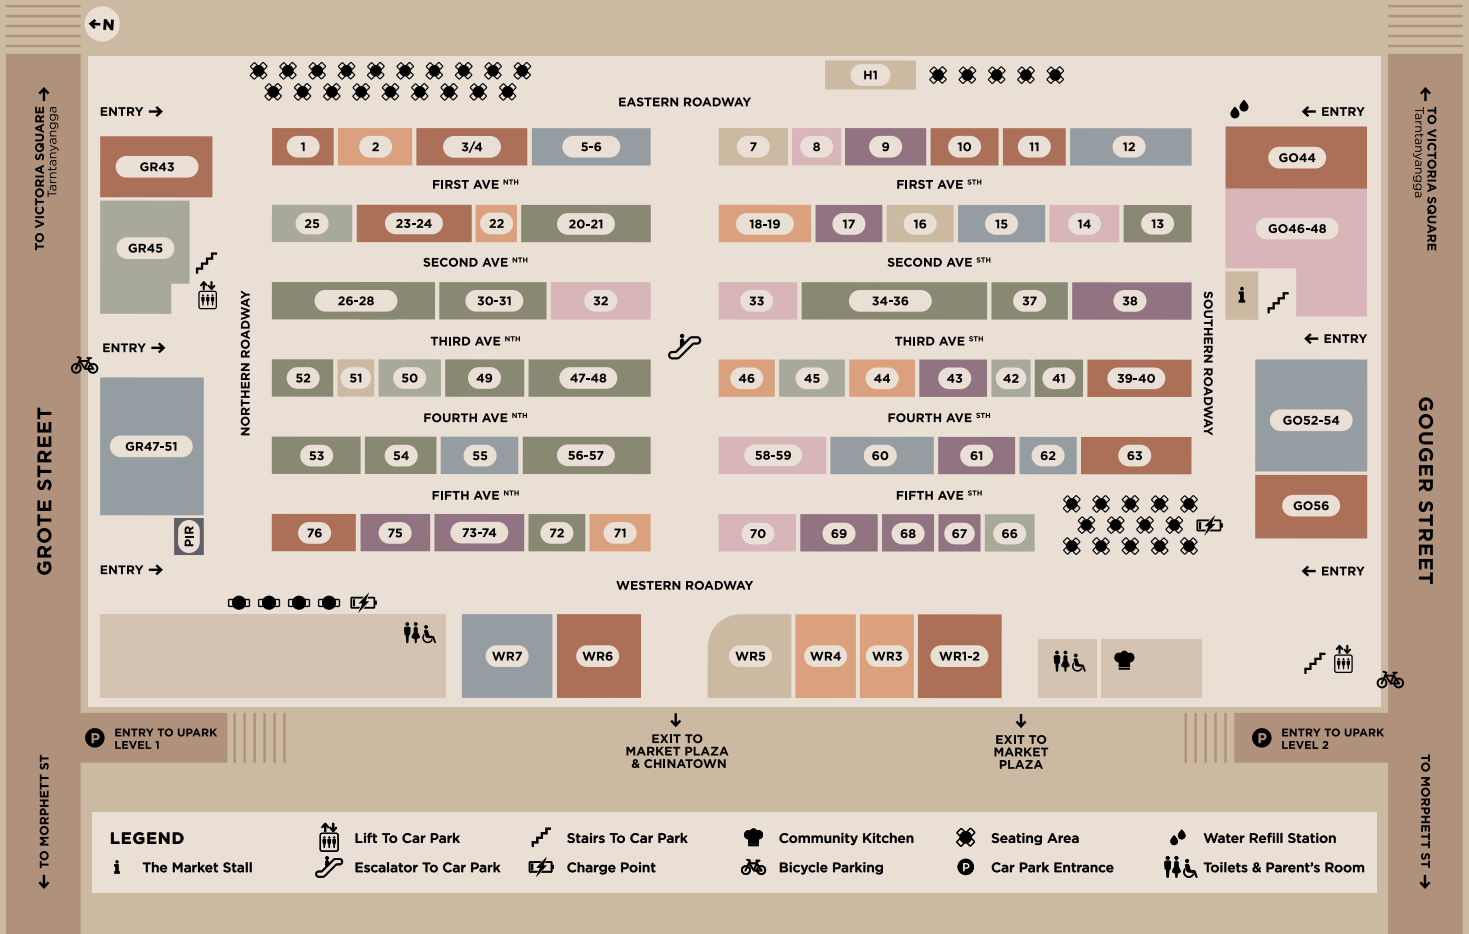

ADELAIDE CENTRAL MARKET

Stall Directory

LEGEND

- The Market Stall
- Lift To Car Park
- Stairs To Car Park
- Escalator To Car Park
- Community Kitchen
- Seating Area
- Water Refill Station
- Bicycle Parking
- Charge Point
- Car Park Entrance
- Toilets & Parent's Room

FRUIT & VEGETABLES

- 13 M&M's Fruit Mart
- 20-21 Coco's Fruit & Veg
- 26-28 Thompson's Fruit & Veg
- 30-31 Pick Me Fresh
- 34-36 House of Organics
- 37 Rommy's Market Garden
- 41 Asian Green Grocer
- 47-48 McMahon's Fruit & Veg
- 49 Wills & Daniel
- 52 Con's Fruit & Veg
- 53 Michael's Fruit & Veg
- 54 Seven Sisters Fresh Fruit & Veg
- 56-57 Aubergine's
- 72 Central Organic

CONTINENTAL & CHEESE

- 2 Les Deux Coqs
- 18-19 Con's Fine Foods
- 22 The Mettwurst Shop
- 44 The Smelly Cheese Shop
- 46 Say Cheese
- 71 Corner Deli
- WR3 Lucia's Fine Foods
- WR4 Charcuterie Traiteur

CAFES & EATERIES

- 1 Sunmi's Sushi
- 3/4 Real Falafel
- 10 Le Souk
- 11 Smiley's
- 23-24 Let Them Eat
- 39-40 Big Table
- 63 Atlas Continental
- 76 SiSea
- WR1-2 Lucia's Pizza & Spaghetti Bar
- WR6 Asian Gourmet
- GR43 Cumbia Bar Kitchen
- GO44 Mr Cheese
- GO56 Zuma Caffé