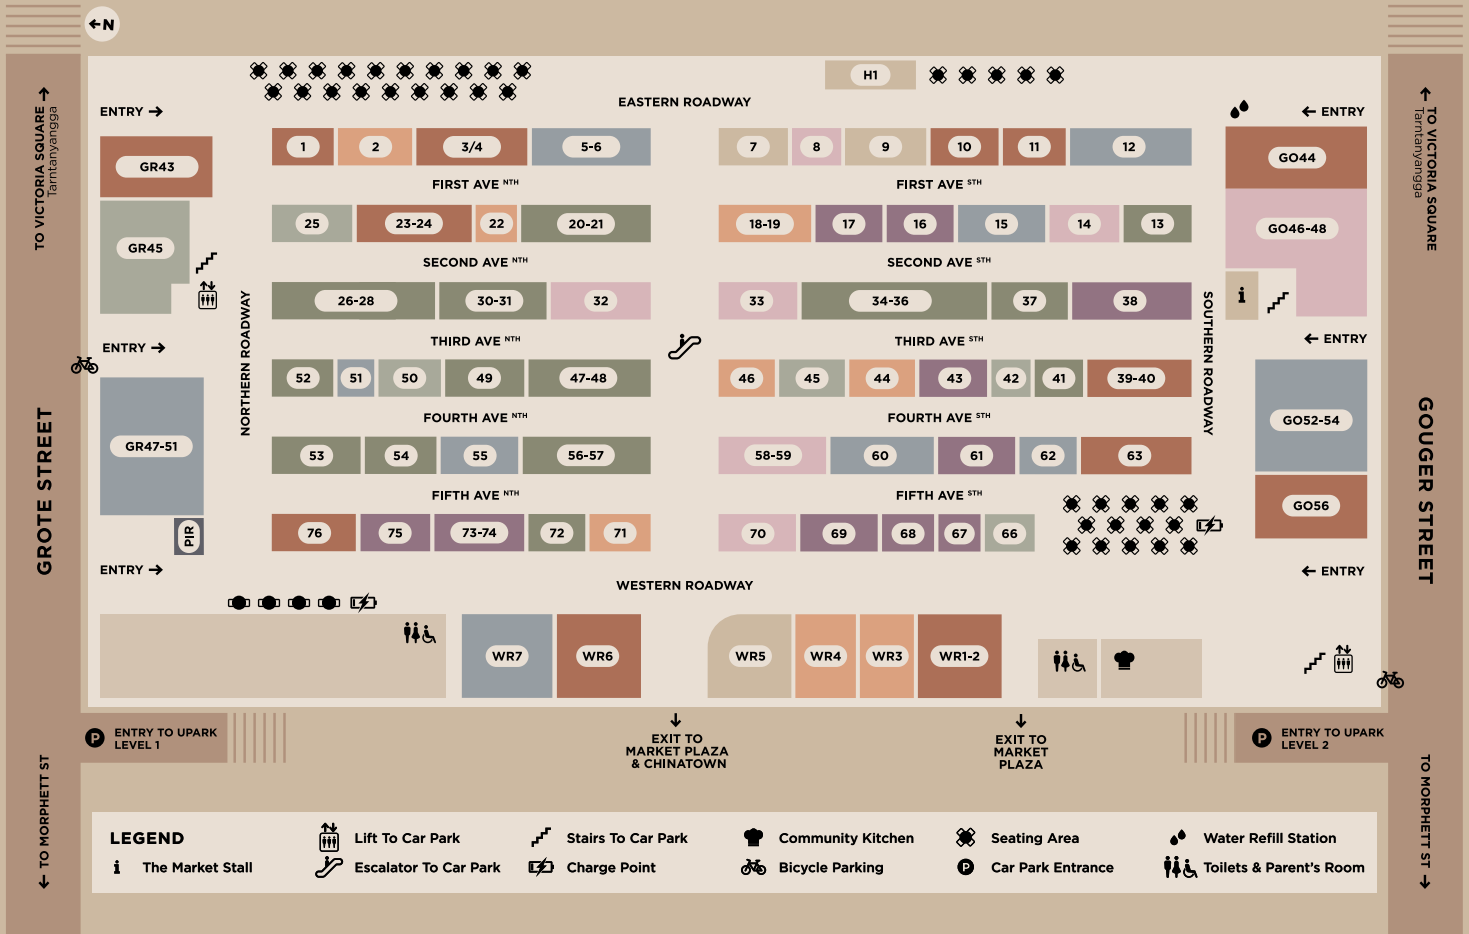

ADELAIDE CENTRAL MARKET

Stall Directory

- LEGEND**
- The Market Stall
 - Lift To Car Park
 - Stairs To Car Park
 - Escalator To Car Park
 - Charge Point
 - Community Kitchen
 - Seating Area
 - Water Refill Station
 - Bicycle Parking
 - Car Park Entrance
 - Toilets & Parent's Room

FRUIT & VEGETABLES

- 13 M&M's Fruit Mart
- 20-21 Coco's Fruit & Veg
- 26-28 Thompson's Fruit & Veg
- 30-31 Pick Me Fresh
- 34-36 House of Organics
- 37 Rommy's Market Garden
- 41 Asian Green Grocer
- 47-48 McMahon's Fruit & Veg
- 49 Wills & Daniel
- 52 Con's Fruit & Veg
- 53 Michael's Fruit & Veg
- 54 Seven Sisters Fresh Fruit & Veg
- 56-57 Aubergine's
- 72 Central Organic

CONTINENTAL & CHEESE

- 2 Les Deux Coqs
- 18-19 Con's Fine Foods
- 22 The Mettwurst Shop
- 44 The Smelly Cheese Shop
- 46 Say Cheese
- 71 Corner Deli
- WR3 Lucia's Fine Foods
- WR4 Charcuterie Traiteur

CAFES & EATERIES

- 1 Sunmi's Sushi
- 3/4 Real Falafel
- 10 Le Souk
- 11 Smiley's
- 23-24 Let Them Eat
- 39-40 Big Table
- 63 Atlas Continental
- 76 SiSea
- WR1-2 Lucia's Pizza & Spaghetti Bar
- WR6 Asian Gourmet
- GR43 Cumbia Bar Kitchen
- GO44 Mr Cheese
- GO56 Zuma Caffé