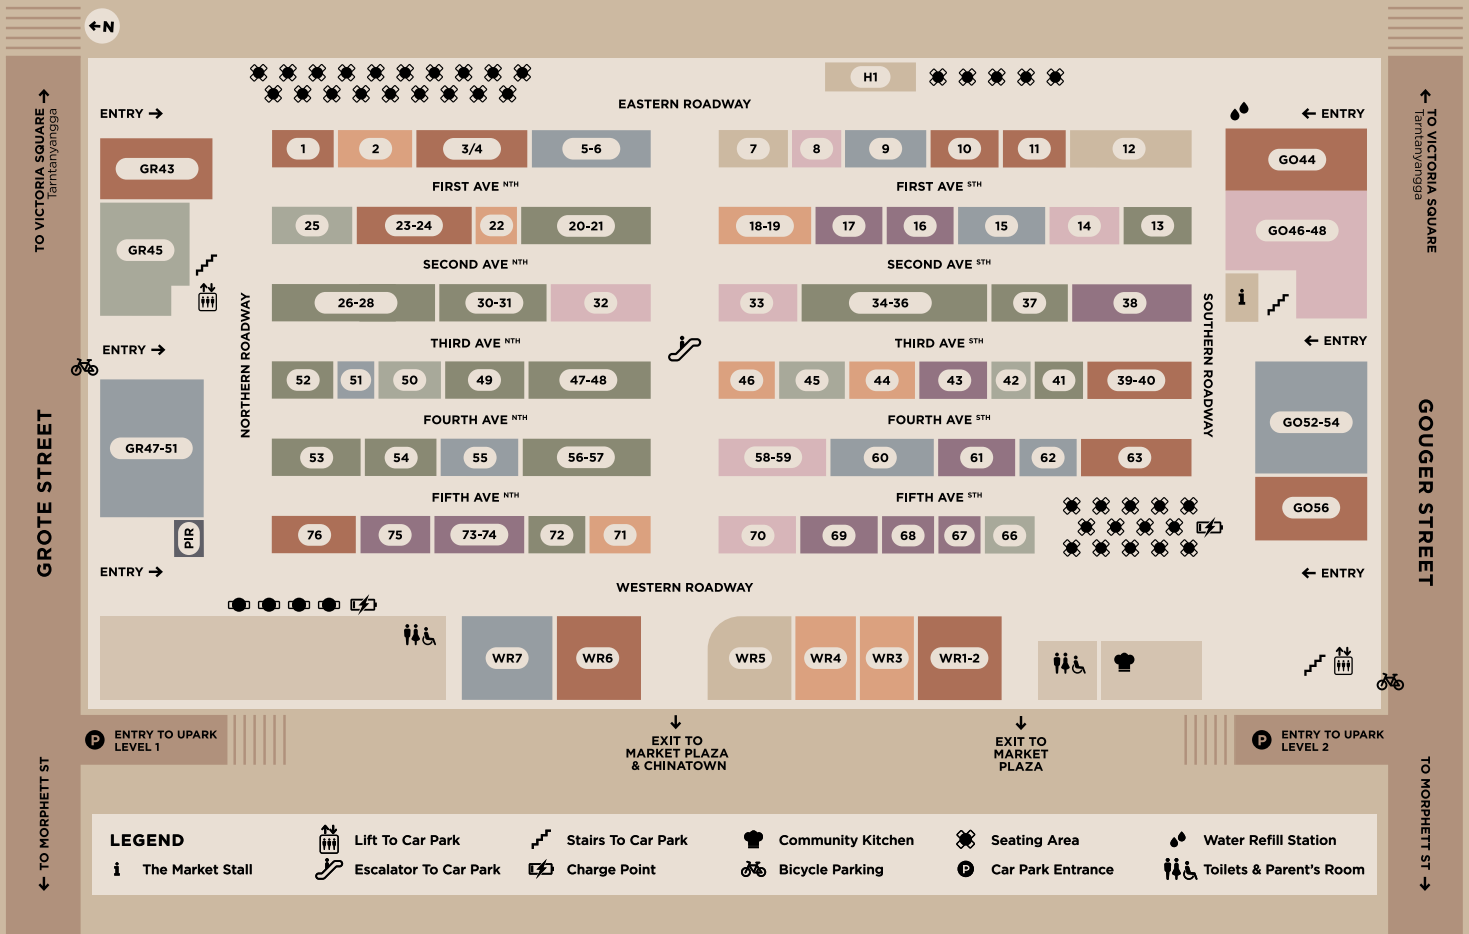

ADELAIDE CENTRAL MARKET

Stall Directory

LEGEND

- The Market Stall
- Lift To Car Park
- Stairs To Car Park
- Escalator To Car Park
- Charge Point
- Community Kitchen
- Seating Area
- Water Refill Station
- Bicycle Parking
- Car Park Entrance
- Toilets & Parent's Room

FRUIT & VEGETABLES

- 13 M&M's Fruit Mart
- 20-21 Coco's Fruit & Veg
- 26-28 Thompson's Fruit & Veg
- 30-31 Pick Me Fresh
- 34-36 House of Organics
- 37 Rommy's Market Garden
- 41 Asian Green Grocer
- 47-48 McMahon's Fruit & Veg
- 49 Wills & Daniel
- 52 Con's Fruit & Veg
- 53 Michael's Fruit & Veg
- 54 Seven Sisters Fresh Fruit & Veg
- 56-57 Aubergine's
- 72 Central Organic

CONTINENTAL & CHEESE

- 2 Les Deux Coqs
- 18-19 Con's Fine Foods
- 22 The Mettwurst Shop
- 44 The Smelly Cheese Shop
- 46 Say Cheese
- 71 Corner Deli
- WR3 Lucia's Fine Foods
- WR4 Charcuterie Traiteur

CAFES & EATERIES

- 1 Sunmi's Sushi
- 3/4 Real Falafel
- 10 Le Souk
- 11 Smiley's
- 23-24 Let Them Eat
- 39-40 Big Table
- 63 Atlas Continental
- 76 SiSea
- WR1-2 Lucia's Pizza & Spaghetti Bar
- WR6 Asian Gourmet
- GR43 Cumbia Bar Kitchen
- GO44 Mr Cheese
- GO56 Zuma Caffé