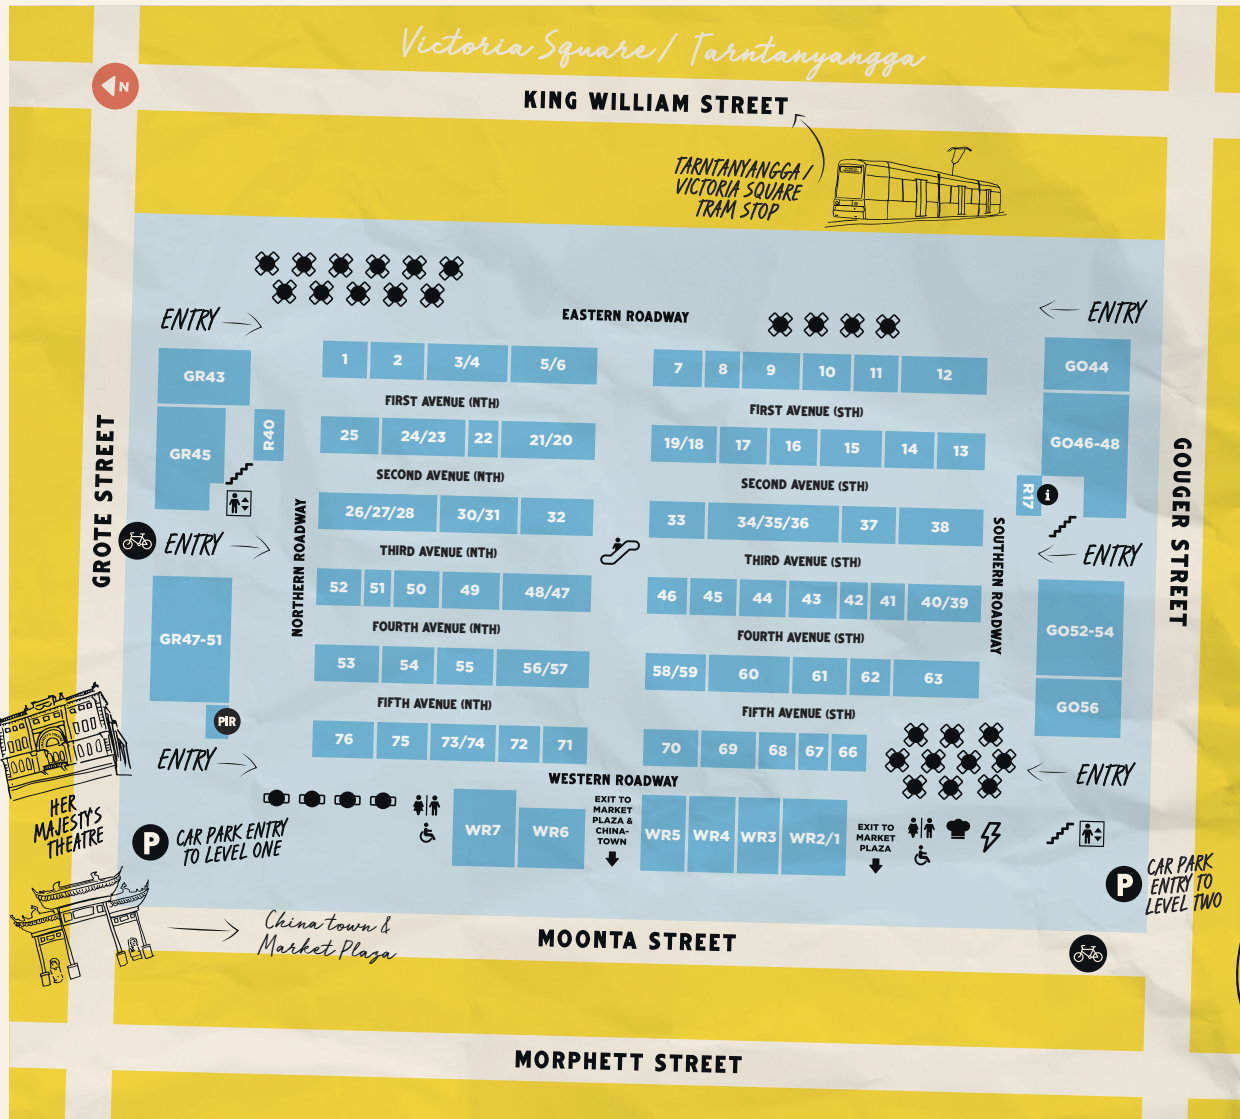

# THE MARKET Map

Trading hours

TUESDAY 7:00AM-5:30PM  
WEDNESDAY 9:00AM-5:30PM  
THURSDAY 9:00AM-5:30PM

FRIDAY 7:00AM-9:00PM  
SATURDAY 7:00AM-3:00PM  
SUNDAY & MONDAY CLOSED

\*SELECTED STALLS OPEN

## Key

- THE MARKET STALL
- TOILET & PARENT ROOM
- ACCESSIBLE TOILET
- ESCALATOR TO CARPARK
- COMMUNITY KITCHEN
- SEATING AREA
- LIFT TO CARPARK
- STAIRS TO CARPARK
- CHARGE POINTS
- PRODUCER IN RESIDENCE
- BICYCLE PARKING

<b>CONTINENTAL &amp; CHEESE</b>	
2	Les Deux Coqs
18/19	Con's Fine Foods
22	The Mettwurst Shop
44	The Smelly Cheese Shop
46	Say Cheese
71	Corner Deli
WR3	Lucia's Fine Foods
WR4	Charcuterie Traiteur

<b>CAFES &amp; EATERIES</b>	
1	Sunmi's Sushi
3/4	Real Falafel
10	Le Souk
11	Smiley's
23/24	Let Them Eat
39/40	Big Table
63	Atlas Continental
76	SiSea
WR1/2	Lucia's Pizza & Spaghetti Bar
WR6	Asian Gourmet
GR43	Cumbia Bar Kitchen
GO44	Mr Cheese
GO56	Zuma Caffé