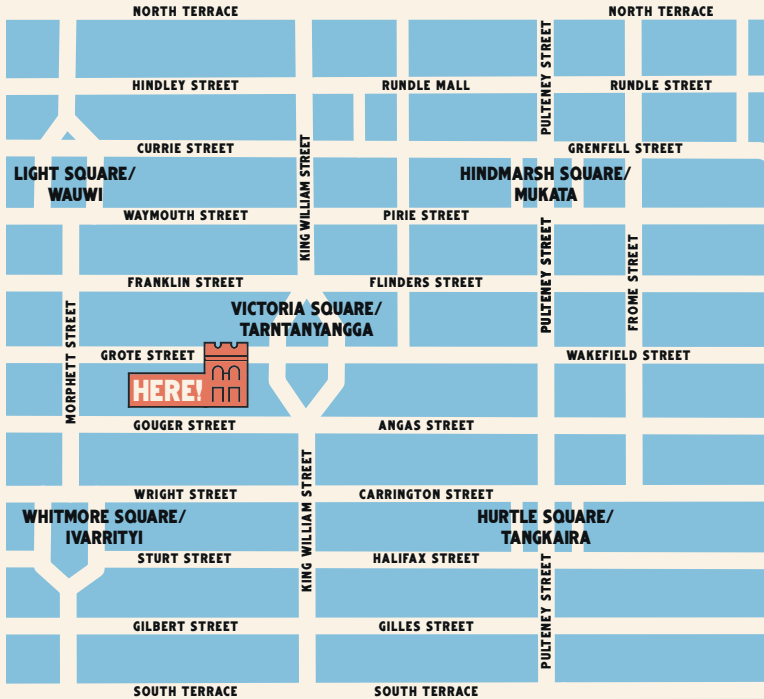

COME IN & Visit us!

PARK 24/7
We never close!
FIRST HOUR FREE PARKING*
DURING MARKET TRADING HOURS WITH UPARK PLUS

*OFFER AVAILABLE DURING MARKET TRADING HOURS ONLY, SEE ADELAIDECENTRALMARKET.COM FOR TERMS & CONDITIONS

MARKET Merch

MARKET TOTES & BAGS
MARKET TROLLEYS
GIFT VOUCHERS

Market bags for your foodie friends & family!

Trading hours

TUESDAY 7:00AM-5:30PM   **FRIDAY 7:00AM-9:00PM**
WEDNESDAY 9:00AM-5:30PM   **SATURDAY 7:00AM-3:00PM**
THURSDAY 9:00AM-5:30PM   **SUNDAY & MONDAY CLOSED**

*SELECTED STALLS OPEN

FOLLOW us!

@ADELCENTRALMARKET
@ADELCENTRALMKT
@ADELCENTRALMARKET

SIGN UP TO OUR E-NEWSLETTER

MARKET lovers

VISIT ADELAIDECENTRALMARKET.COM FOR DETAILS

share your market moments

#OURMARKETADL @ f t

CONTACT US

(08) 8203 7494
44-60 GOUGER ST ADELAIDE SA 5000
ADMIN@ADELAIDECENTRALMARKET.COM