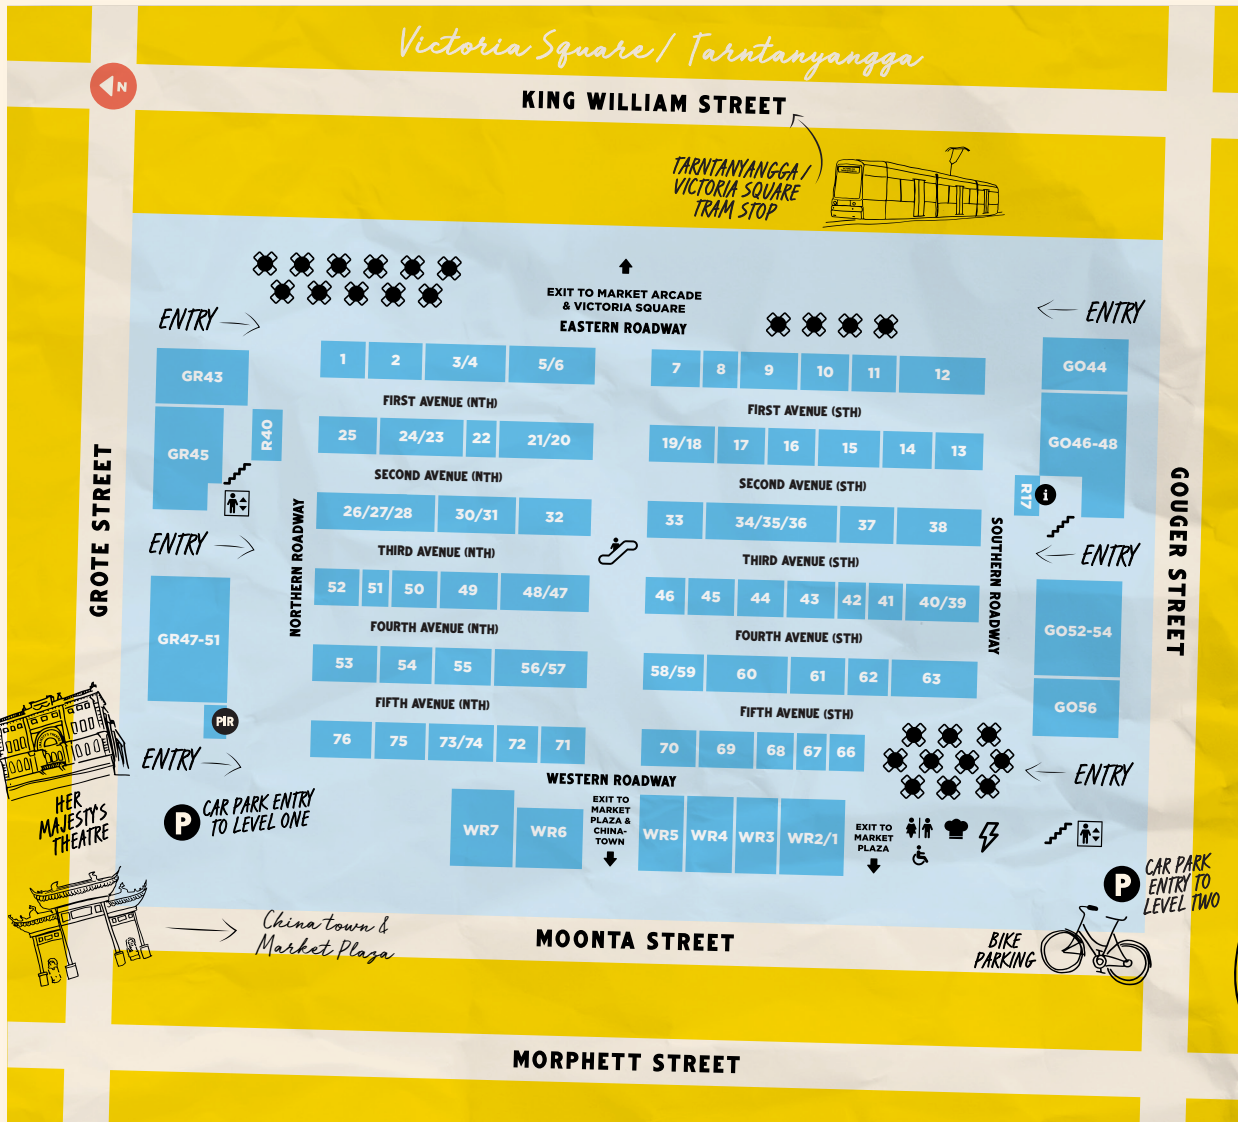

THE MARKET Map

Trading hours

TUESDAY 7:00AM-5:30PM
WEDNESDAY 9:00AM-5:30PM
THURSDAY 9:00AM-5:30PM

FRIDAY 7:00AM-9:00PM
SATURDAY 7:00AM-3:00PM
SUNDAY & MONDAY CLOSED

*SELECTED STALLS OPEN

Key

- THE MARKET STALL
- TOILET & PARENT ROOM
- ACCESSIBLE TOILET
- ESCALATOR TO CARPARK
- COMMUNITY KITCHEN
- SEATING AREA
- LIFT TO CARPARK
- STAIRS TO CARPARK
- CHARGE POINTS
- PRODUCER IN RESIDENCE

Over 1000
undercover
Car Parks!

STALL Listing

FRUIT & VEGETABLES

13	M&M's Fruit Mart
20/21	Coco's Fruit & Veg
26/27/28	Thompson's Fruit & Veg
30/31	Pick Me Fresh
34/35/36	House of Organics
37	Rommy's Market Garden
41	Asian Green Grocer
47/48	McMahon's Fruit & Veg
49	Wills & Daniel
52	Con's Fruit & Veg
53	Michael's Fruit & Veg
54	Seven Sisters Fresh Fruit & Veg
56/57	Aubergine's
72	Central Organic

CONTINENTAL & CHEESE

2	Les Deux Coqs
18/19	Con's Fine Foods
22	The Mettwurst Shop
44	The Smelly Cheese Shop
46	Say Cheese
71	Corner Deli
WR3	Lucia's Fine Foods
WR4	Charcuterie Traiteur

CAFES & EATERIES

1	Sunmi's Sushi
3/4	Real Falafel
10	Le Souk
11	Simply Sarj
23/24	Let Them Eat
39/40	Big Table
63	Atlas Continental
76	SiSea
WR1/2	Lucia's Pizza & Spaghetti Bar
WR6	Asian Gourmet
GR43	Cumbia Bar Kitchen
GO44	Mr Cheese
GO56	Zuma Caffé

NUTS, CONFECTIONERY & COFFEE

8	The Turkish Delight
14	Grind Roast Masters Central Market
32	The Adelaide Nut
33	The Old Lolly Shop
58/59	The Coffee Bean Shop
70	Charlesworth Nuts
GO46-48	Haigh's Chocolates