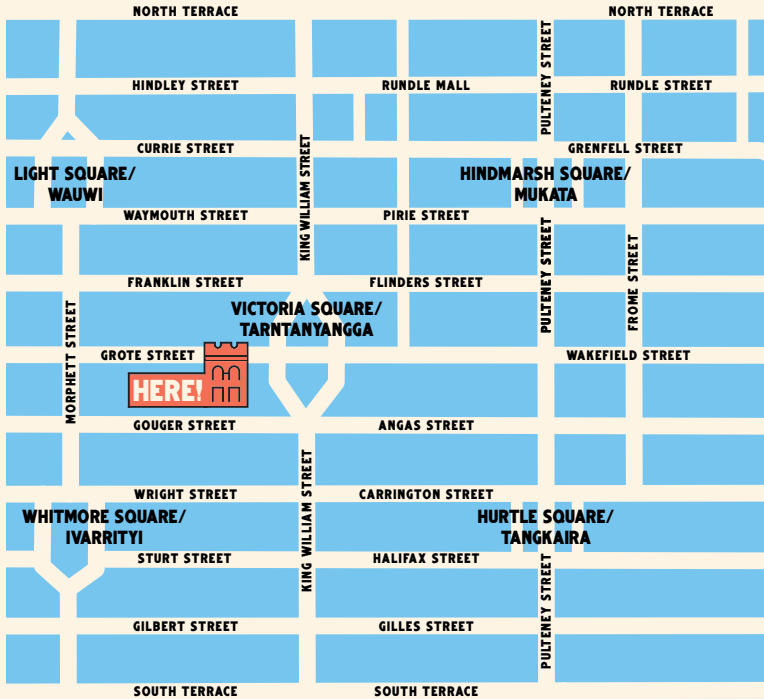

COME IN & Visit us!

PARK 24/7
We never close!
FIRST HOUR FREE PARKING*
DURING MARKET TRADING HOURS WITH UPARK PLUS
* OFFER AVAILABLE DURING MARKET TRADING HOURS ONLY, SEE ADELAIDECENTRALMARKET.COM FOR TERMS & CONDITIONS

MARKET Merch

MARKET BOOK
MARKET TOTES & BAGS
MARKET TROLLEYS
GIFT VOUCHERS

Gift vouchers for your foodie friends & family!

Trading hours

TUESDAY 7:00AM-5:30PM   **FRIDAY 7:00AM-9:00PM**
WEDNESDAY 9:00AM-5:30PM   **SATURDAY 7:00AM-3:00PM**
THURSDAY 9:00AM-5:30PM   **SUNDAY & MONDAY CLOSED**

*SELECTED STALLS OPEN

FOLLOW us!

@ADELCENTRALMARKET
@ADELCENTRALMKT
@ADELCENTRALMARKET

SIGN UP TO OUR E-NEWSLETTER

MARKET lovers

VISIT ADELAIDECENTRALMARKET.COM FOR DETAILS

share your market moments

#OURMARKETADL @ f t

CONTACT US

(08) 8203 7494
44-60 GOUGER ST ADELAIDE SA 5000
ADMIN@ADELAIDECENTRALMARKET.COM