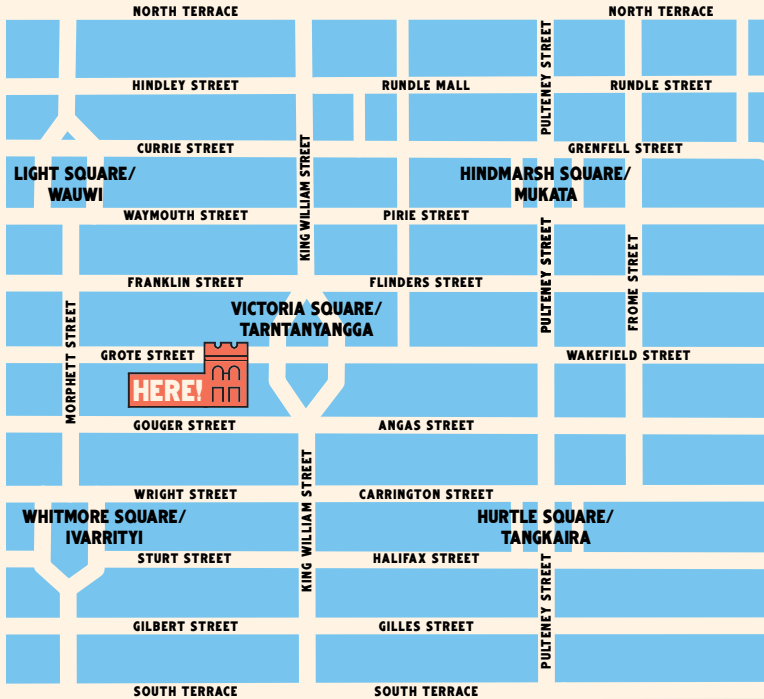

COME IN & Visit us!

PARK 24/7
We never close!
FIRST HOUR FREE PARKING MARKET DAYS TUESDAY-SATURDAY*

* OFFER AVAILABLE DURING MARKET TRADING HOURS ONLY, SEE ADELAIDECENTRALMARKET.COM FOR TERMS & CONDITIONS