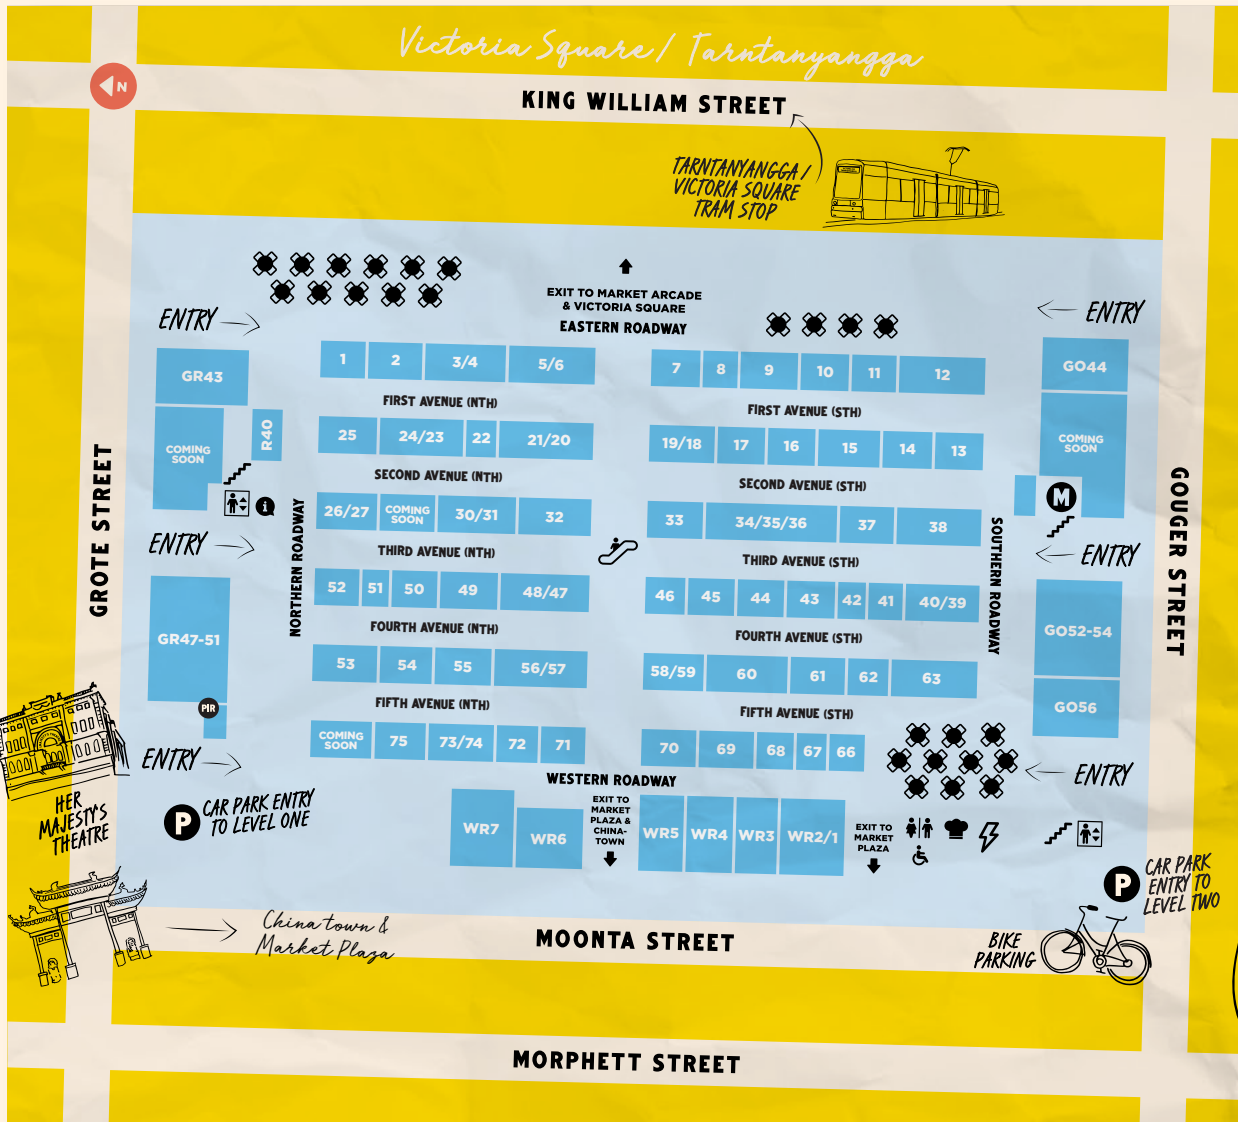

# THE MARKET Map

Trading hours

TUESDAY 7:00AM-5:30PM  
WEDNESDAY 9:00AM-5:30PM  
THURSDAY 9:00AM-5:30PM

FRIDAY 7:00AM-9:00PM  
SATURDAY 7:00AM-3:00PM  
SUNDAY & MONDAY CLOSED

\*SELECTED STALLS OPEN

Key

- INFORMATION
- MARKET OFFICE & MERCHANDISE SHOP (LEVEL 1)
- TOILET & PARENT ROOM
- ACCESSIBLE TOILET
- ESCALATOR TO CARPARK
- COMMUNITY KITCHEN
- SEATING AREA
- LIFT TO CARPARK
- STAIRS TO CARPARK
- CHARGE POINTS
- PRODUCER IN RESIDENCE

### BAKERIES & PATISSERIE

25	Skala Artisan Bakers
42	Gourmet To Go
45	Dough

50	The Market Bread Bar
66	Provide

### CONTINENTAL & CHEESE

2	Les Deux Coqs
18/19	Con's Fine Foods
22	The Mettwurst Shop
44	The Smelly Cheese Shop
46	Say Cheese
71	Corner Deli

WR3	Lucia's Fine Foods
WR4	Charcuterie Traiteur

### CAFES & EATERIES

1	Sunmi's Sushi
3/4	Real Falafel
10	Le Souk
11	Simply Sarj
39/40	Big Table
63	Atlas Continental
WR1/2	Lucia's Pizza & Spaghetti Bar
WR6	Asian Gourmet
GR43	Cumbia Bar Kitchen
GO44	Teaser
GO56	Zuma Caffé