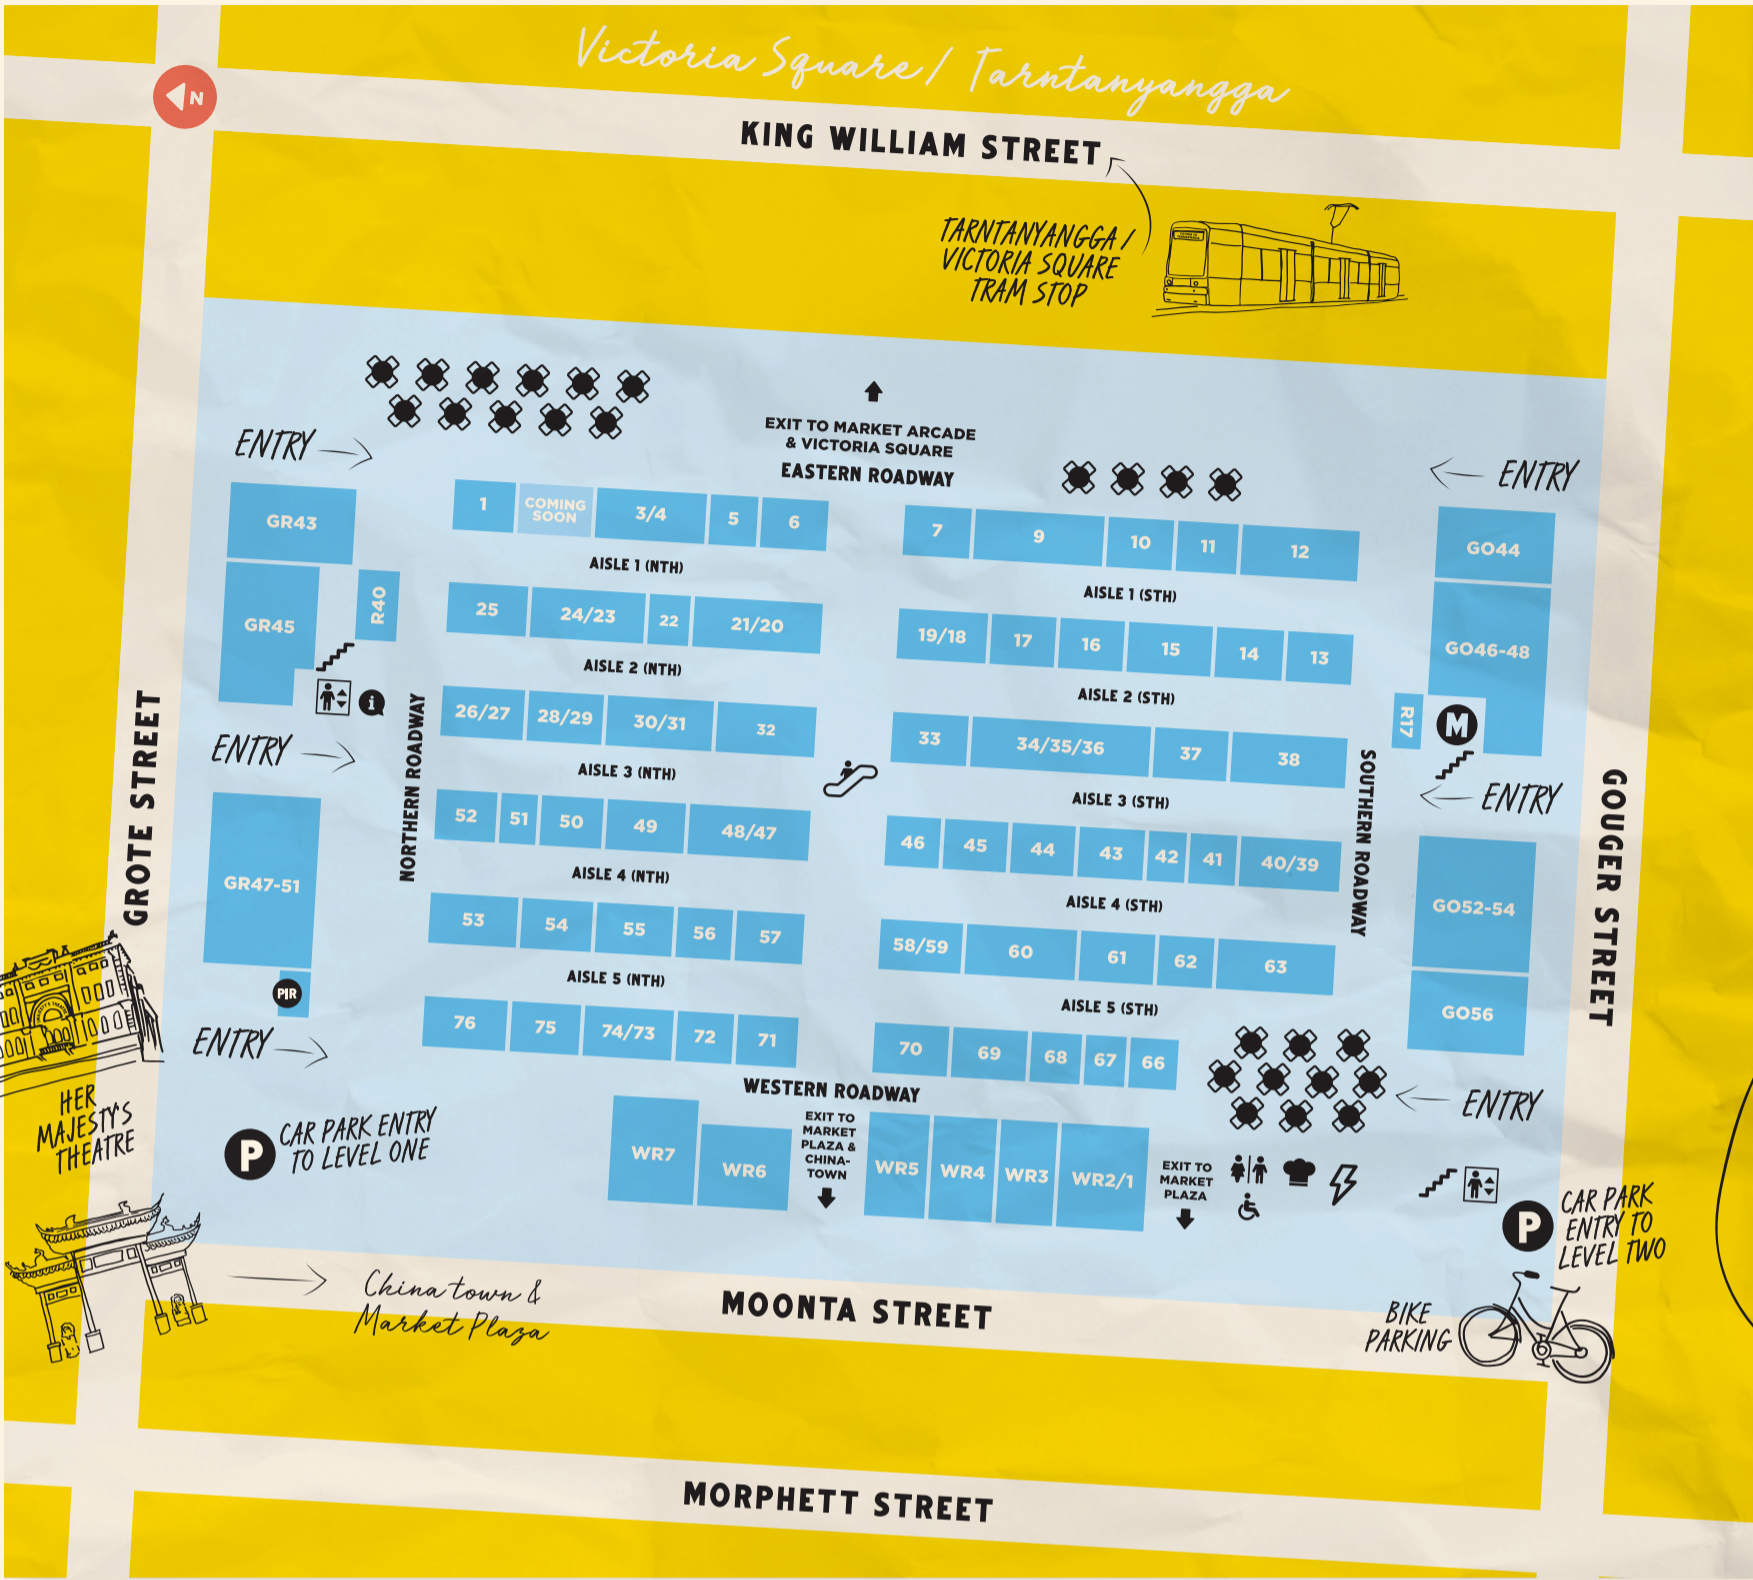

THE MARKET *Map*

Trading hours

TUESDAY 7:00AM-5:30PM THURSDAY 9:00AM-5:30PM
 WEDNESDAY 9:00AM-5:30PM FRIDAY 7:00AM-9:00PM
 THURSDAY 9:00AM-5:30PM SATURDAY 7:00AM-3:00PM
*SELECTED STALLS OPEN CLOSED SUNDAY & MONDAY

Key

- INFORMATION
- MARKET OFFICE & MERCHANDISE SHOP (LEVEL 1)
- TOILET & PARENT ROOM
- ACCESSIBLE TOILET
- ESCALATOR TO CARPARK
- U-INSTALL-IT COMMUNITY KITCHEN
- SEATING AREA
- LIFT TO CARPARK
- STAIRS TO CARPARK
- CHARGE POINTS
- PRODUCER IN RESIDENCE

*Over 1000
undercover
Car Parks!*

STALL *Listing*