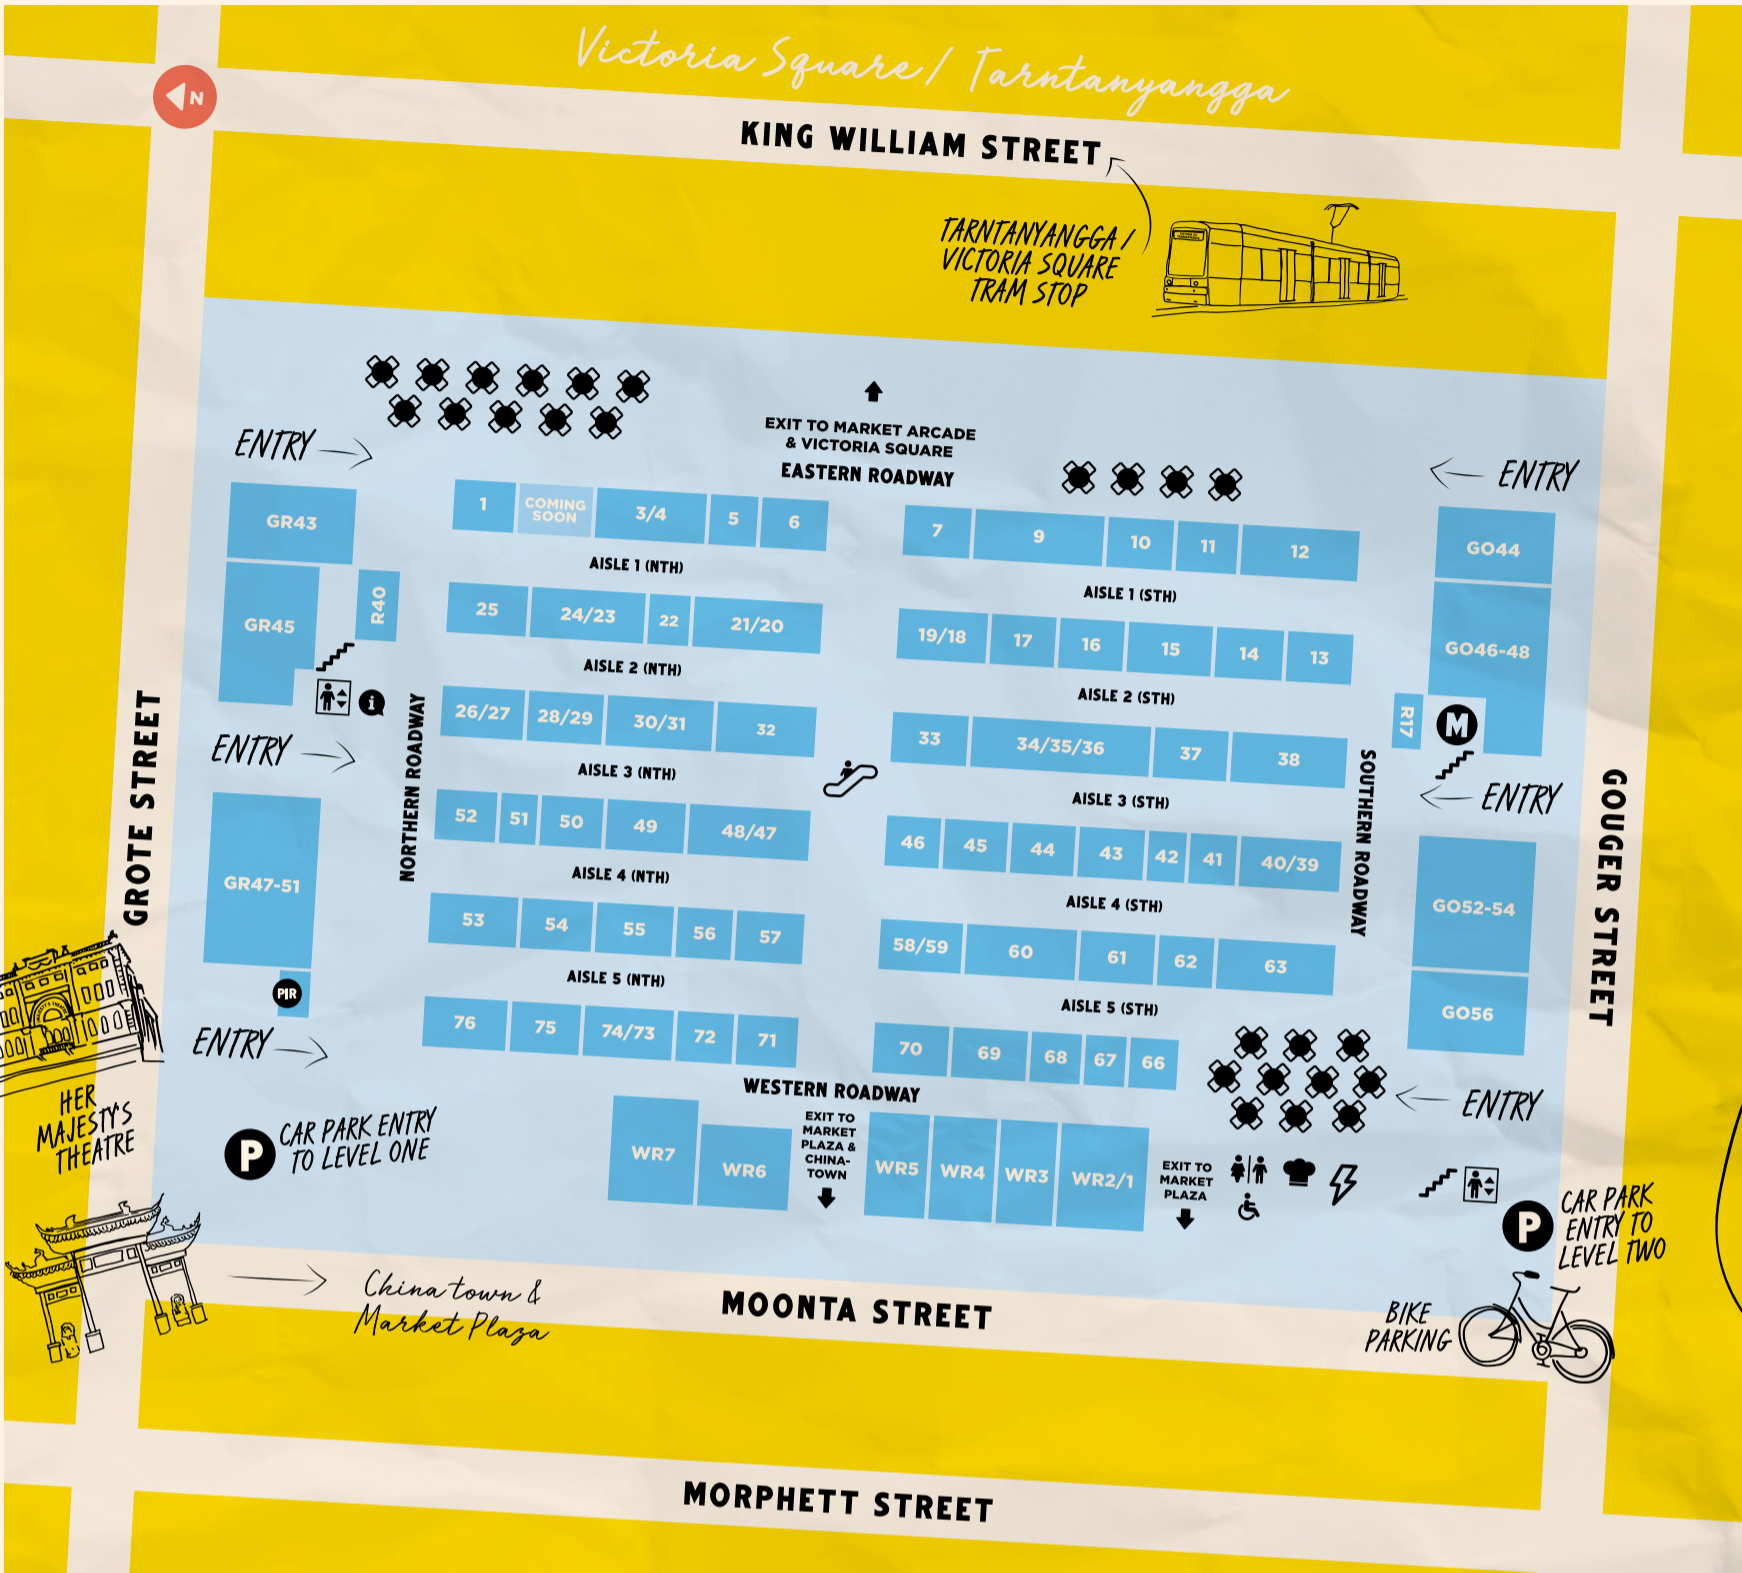

THE MARKET Map

Trading hours

TUESDAY 7:00AM-5:30PM THURSDAY 9:00AM-5:30PM
 WEDNESDAY* 9:00AM-5:30PM FRIDAY 7:00AM-9:00PM
 THURSDAY 9:00AM-5:30PM SATURDAY 7:00AM-3:00PM
*SELECTED STALLS OPEN CLOSED SUNDAY & MONDAY

Over 1000
undercover
Car Parks!

STALL Listing

FRUIT & VEGETABLES

6	Cactus Fruit & Veg
12	Fred McMahon's
13	M&M's Fruit Mart
20/21	Coco's Fruit & Veg
23/24	Seven Brothers
26/27	Thompson's Fruit & Veg
30/31	Pick Me Fresh
34/35/36	House of Organics
37	Rommy's Market Garden
41	Asian Green Grocer
47/48	McMahon's Fruit & Veg
49	Wills & Daniel
52	Con's Fruit & Veg
53	Michael's Fruit & Veg
54	Seven Sisters Fresh Fruit & Veg
56	Greenside Greengrocer
57	Aubergine's
72	Central Organics

BAKERIES & PATISSERIE

25	Bakers Tray
42	Gourmet To Go

43	Wild Loaf
45	Dough
50	The Market Bread Bar
66	Providore
GR45	Bakers Delight

MEAT, POULTRY & SEAFOOD

9	Standom Smallgoods
15	Feast @ The Market
51	Poultry Cuisine
55	Something Wild
60	Barossa Fine Foods
62	Vegas Poultry
WR7	Cappo's Fish Market
GO46-48	Samtass Bros Seafoods
GR47-51	O'Connell's Meats
GO52-54	Marino Meat and Food Store

CONTINENTAL & CHEESE

18/19	Con's Fine Foods
22	The Mettwurst Shop
44	The Smelly Cheese Shop
46	Say Cheese

71	Corner Deli
WR3	Lucia's Fine Foods
WR4	Charcuterie Traiteur

CAFES & EATERIES

1	Sunmi's Sushi
3/4	Piroshki Café & Tony's Juice Bar
10	Le Souk
11	Comida Catering Co
28/29	Jamface Central
39/40	Big Table
63	Atlas Continental
75	The Latvian Lunchroom
WR1/2	Lucia's Pizza & Spaghetti Bar
WR6	Asian Gourmet
GO43	Cumbia (opening soon)
GO44	T Bar
GO56	Zuma Caffé